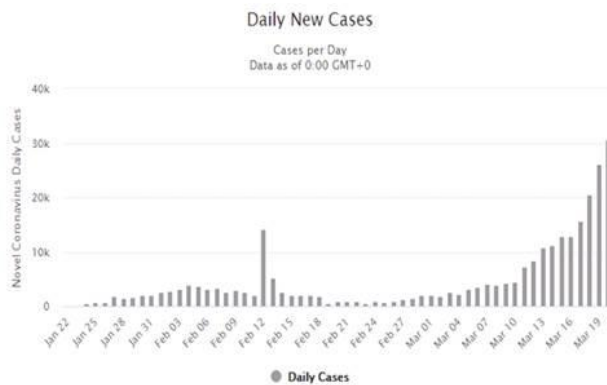

Flash Note:
21/03/2020

Alex Fusté

[@AlexfusteAlex](#)

alex.fuste@andbank.com

Global statistics Covid19 (March, 21) - Growth factor declined, but...

Today's acceleration was lower than yesterday (3.049 new cases vs 4.073). Thus acceleration factor (new cases today / new cases previous day) has declined from 1,19 to 1,12).

But it is still too early to draw conclusions.