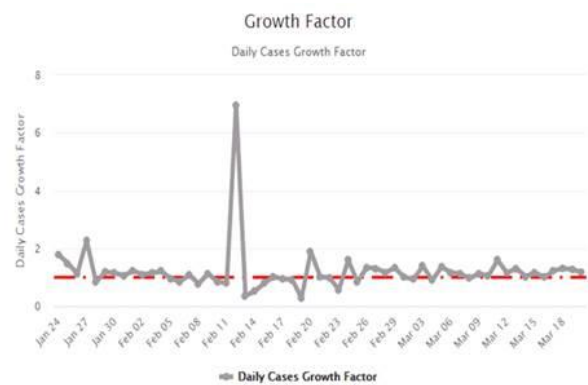

Flash Note:
21/03/2020

Alex Fusté

[@AlexfusteAlex](#)

alex.fuste@andbank.com

Global statistics Covid19 (March, 21) - Growth factor declined, but...

Today's acceleration was lower than yesterday (3.049 new cases vs 4.073). Thus acceleration factor (new cases today / new cases previous day) has declined from 1,19 to 1,12).

But it is still too early to draw conclusions.